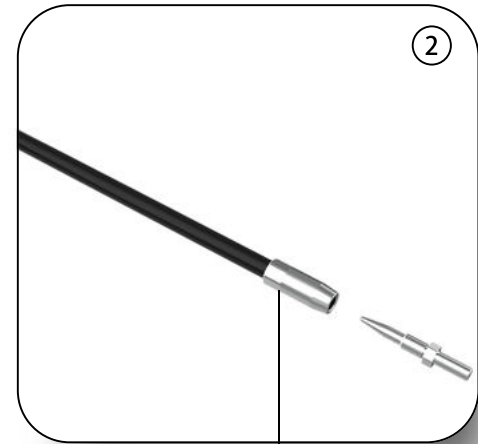

650 Glue Less Tail Rod Manual

NIMBUS 650

Tail Control Rod
ART. XL55T07