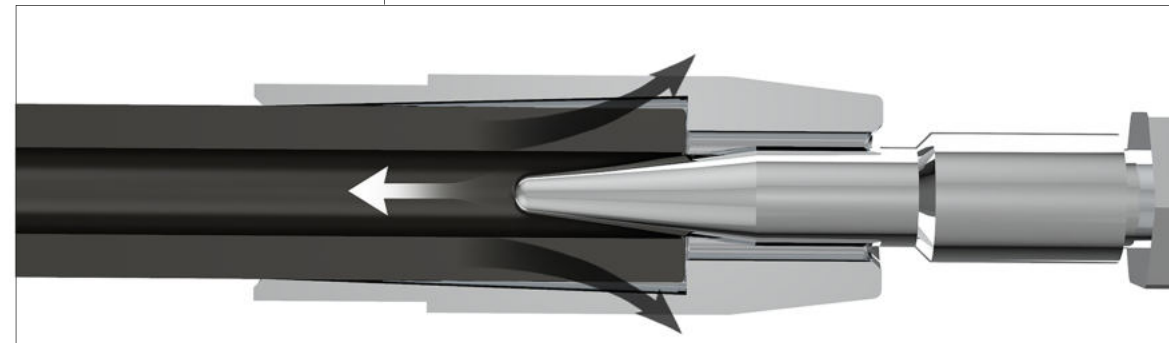

650 Glue Less Tail Rod Manual

NIMBUS 650

Tail Control Rod
ART. XL55T07