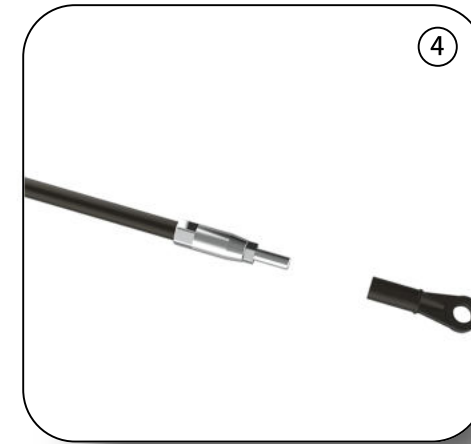

650 Glue Less Tail Rod Manual

NIMBUS 650

Tail Control Rod
ART. XL55T07