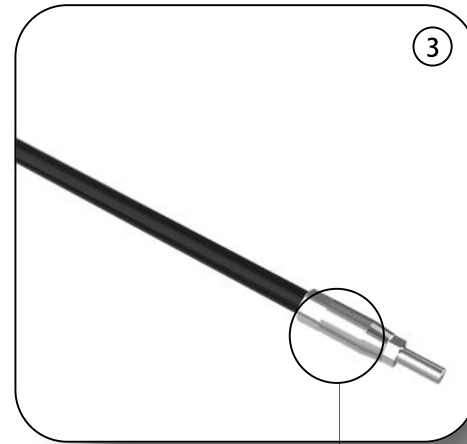

650 Glue Less Tail Rod Manual

NIMBUS 650

Tail Control Rod
ART. XL55T07